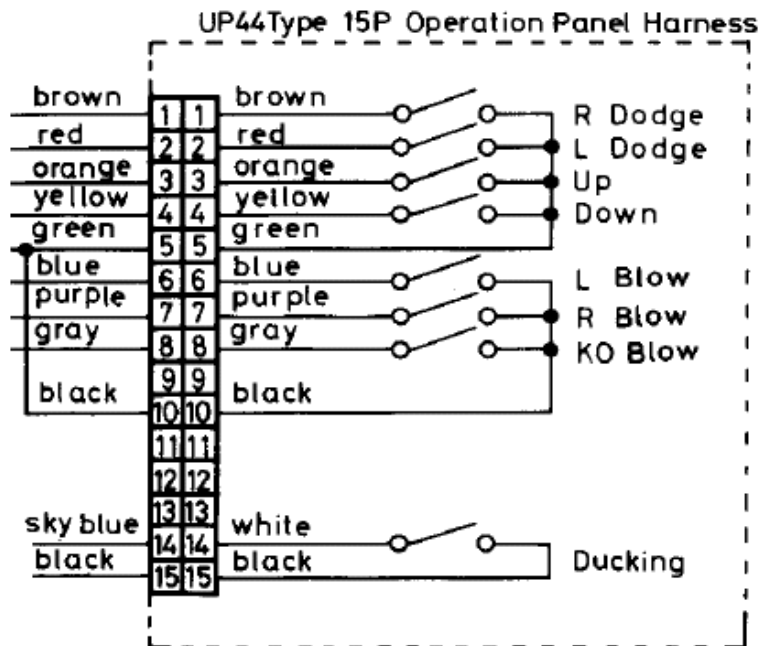

Your one-stop classic coin-op arcade shop

CHPU-41-11 REPLACEMENT CONTROL PANEL HARNESS

CHPU-41-11 - UP 42 Type Operation Panel Harness (Punch-Out!! and Super Punch-Out!!)

The above harness is installed on the Punch-Out!! control panel below.