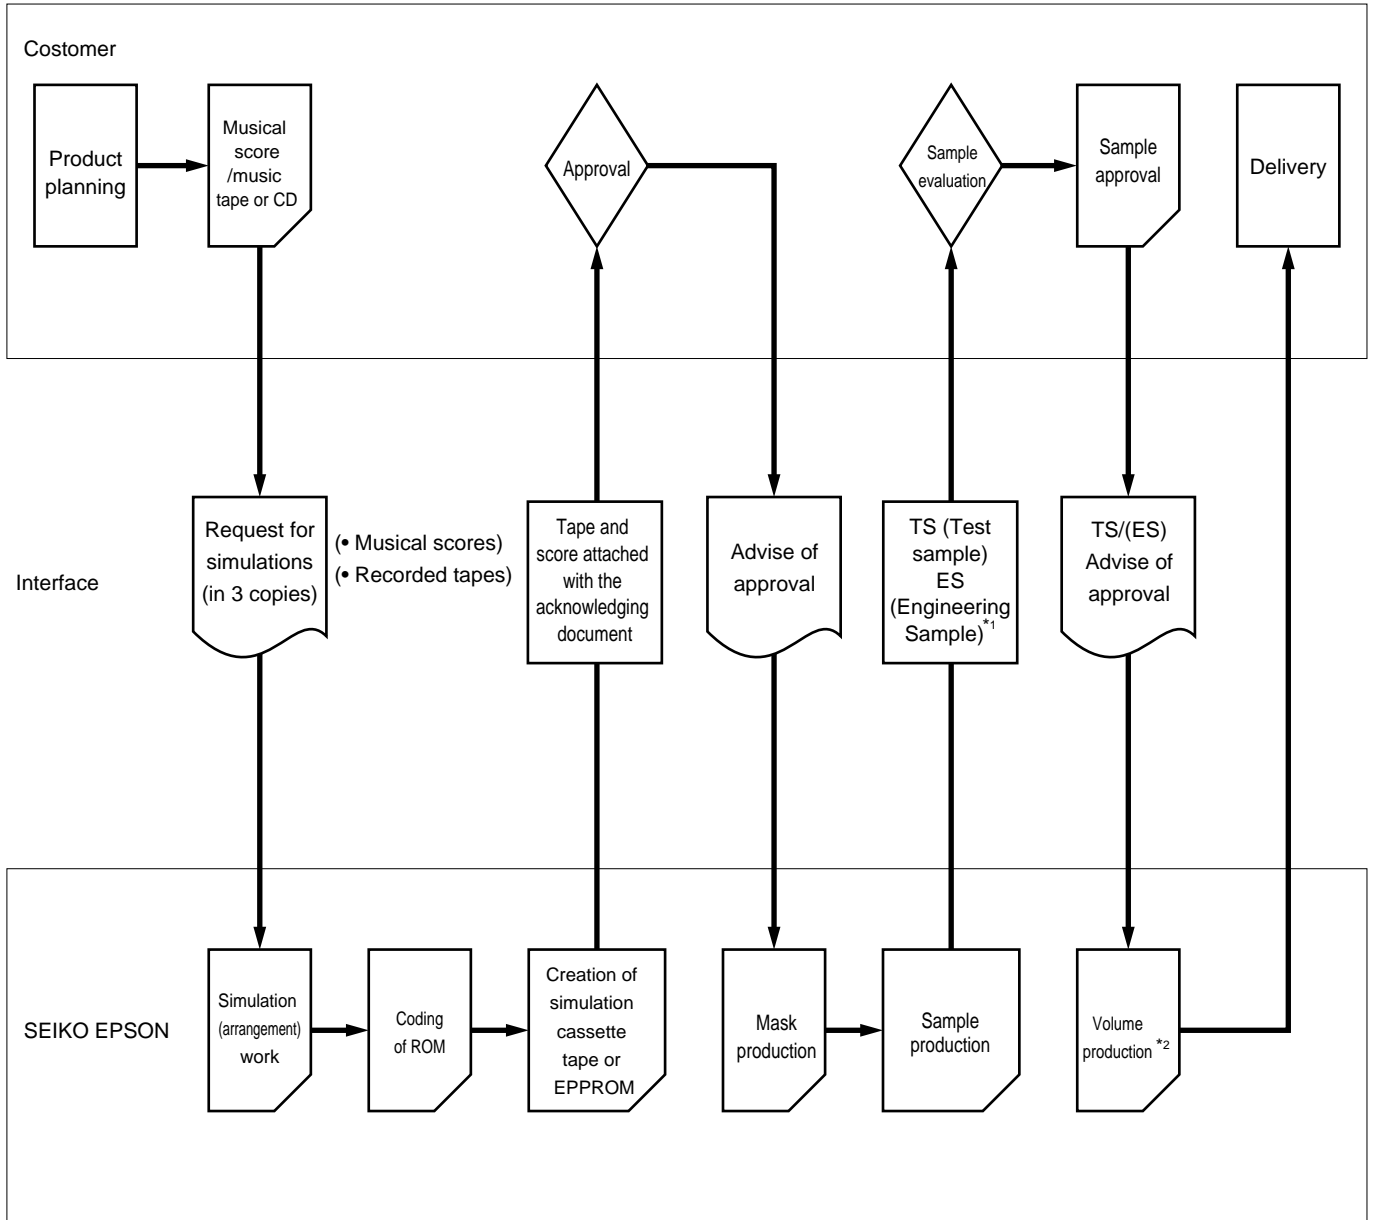

● Development flow

*1 : Engineering samples are provided for the SVM7570.

*2 : Shipping Specifications will be issued, if required.